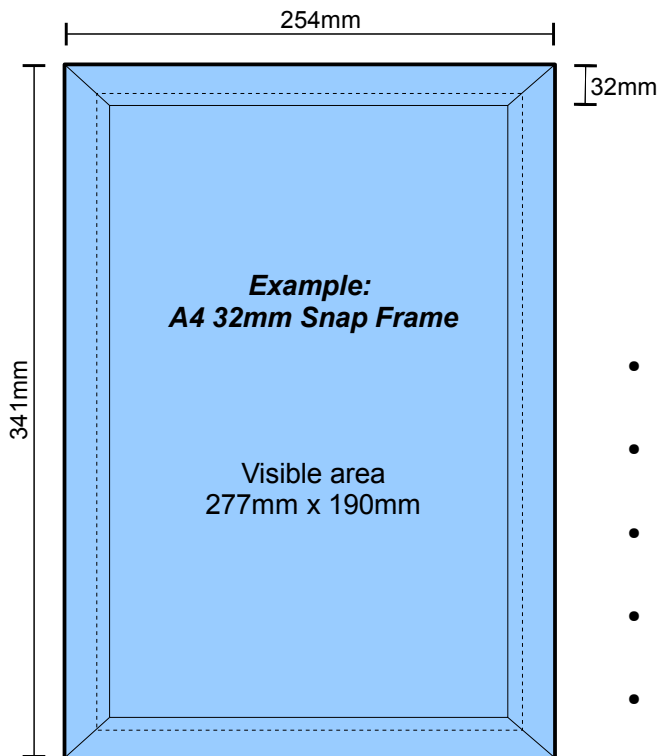

## 32mm Snap Frame

Poster frames with easy snap open and close poster change system. A medium duty poster case which is suitable for indoor or outdoor use. Extruded aluminium frame with mitred corners. Supplied with an anti glare poster cover and a strong plastic back panel. Available in five stock sizes and can be dispatched same day.

- 32mm wide extruded aluminium frame
- 0.5mm anti-glare poster cover
- Strong 1.5mm plastic back panel
- Choice of 12 stock finishes
- Includes wall mounting screw kit

	A4 (297x210)	A3 (420x297)	A2 (594x420)	A1 (840x594)	A0 (1188x840)
<b>External Size (mm)</b>	341 x 254	464 x 341	638 x 464	884 x 638	1232 x 884
<b>Visible Area (mm)</b>	277 x 190	400 x 277	574 x 400	820 x 574	1168 x 820
<b>Box Size (mm) (Individual)</b>	335 x 250 x 20	475 x 350 x 25	650 x 475 x 25	890 x 650 x 25	1240 x 895 x 25
<b>Box Size (mm) (A4 - A1 = 10 Units A0 = 5 Units)</b>	360 x 280 x 280	490 x 370 x 280	665 x 500 x 280	910 x 680 x 280	1260 x 910 x 140
<b>Gross Weight Inc. Box (g)</b>	800	1080	1940	3120	5920
<b>Quantity per Pallet</b>	840	400	320	150	80