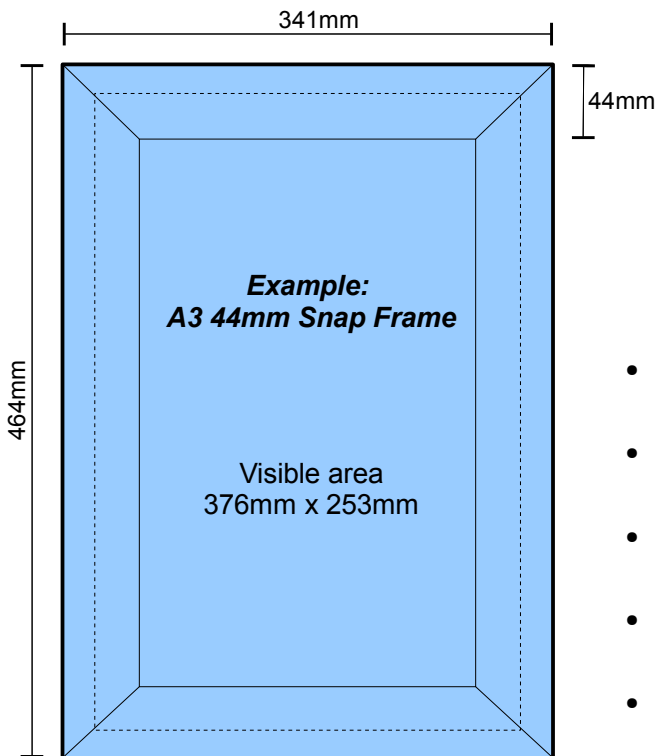

Datasheet

44mm Snap Frame

Poster frames with easy snap open and close poster change system. A heavy duty poster case which is ideal for outdoor use. Extruded aluminium frame with mitred corners. Supplied with a tough 1mm anti glare poster cover and a strong plastic back panel. Available for next day delivery in five stock sizes.

- 44mm wide extruded aluminium frame
- 1mm anti-glare poster cover
- Strong 1.5mm plastic back panel
- Choice of 12 stock finishes
- Includes wall mounting screw kit

	A3 (420x297)	A2 (594x420)	A1 (840x594)	A0 (1188x840)	60 x 40
External Size (mm)	464 x 341	638 x 464	884 x 638	1232 x 884	1568 x 1060
Visible Area (mm)	376 x 253	550 x 376	796 x 550	1144 x 796	1480 x 972
Box Size (mm) (Individual)	480 x 350 x 30	650 x 480 x 30	900 x 650 x 30	1250 x 900 x 30	1590 x 1060 x 30
Box Size (mm) (A3 - A2 = 10 Units A1 - 60x40 = 5 Units)	490 x 370 x 320	665 x 500 x 320	920 x 680 x 160	1270 x 910 x 160	1600 x 1090 x 160
Gross Weight Inc. Box (g)	1260	2060	3520	5920	8320
Quantity per Pallet	400	240	120	60	35